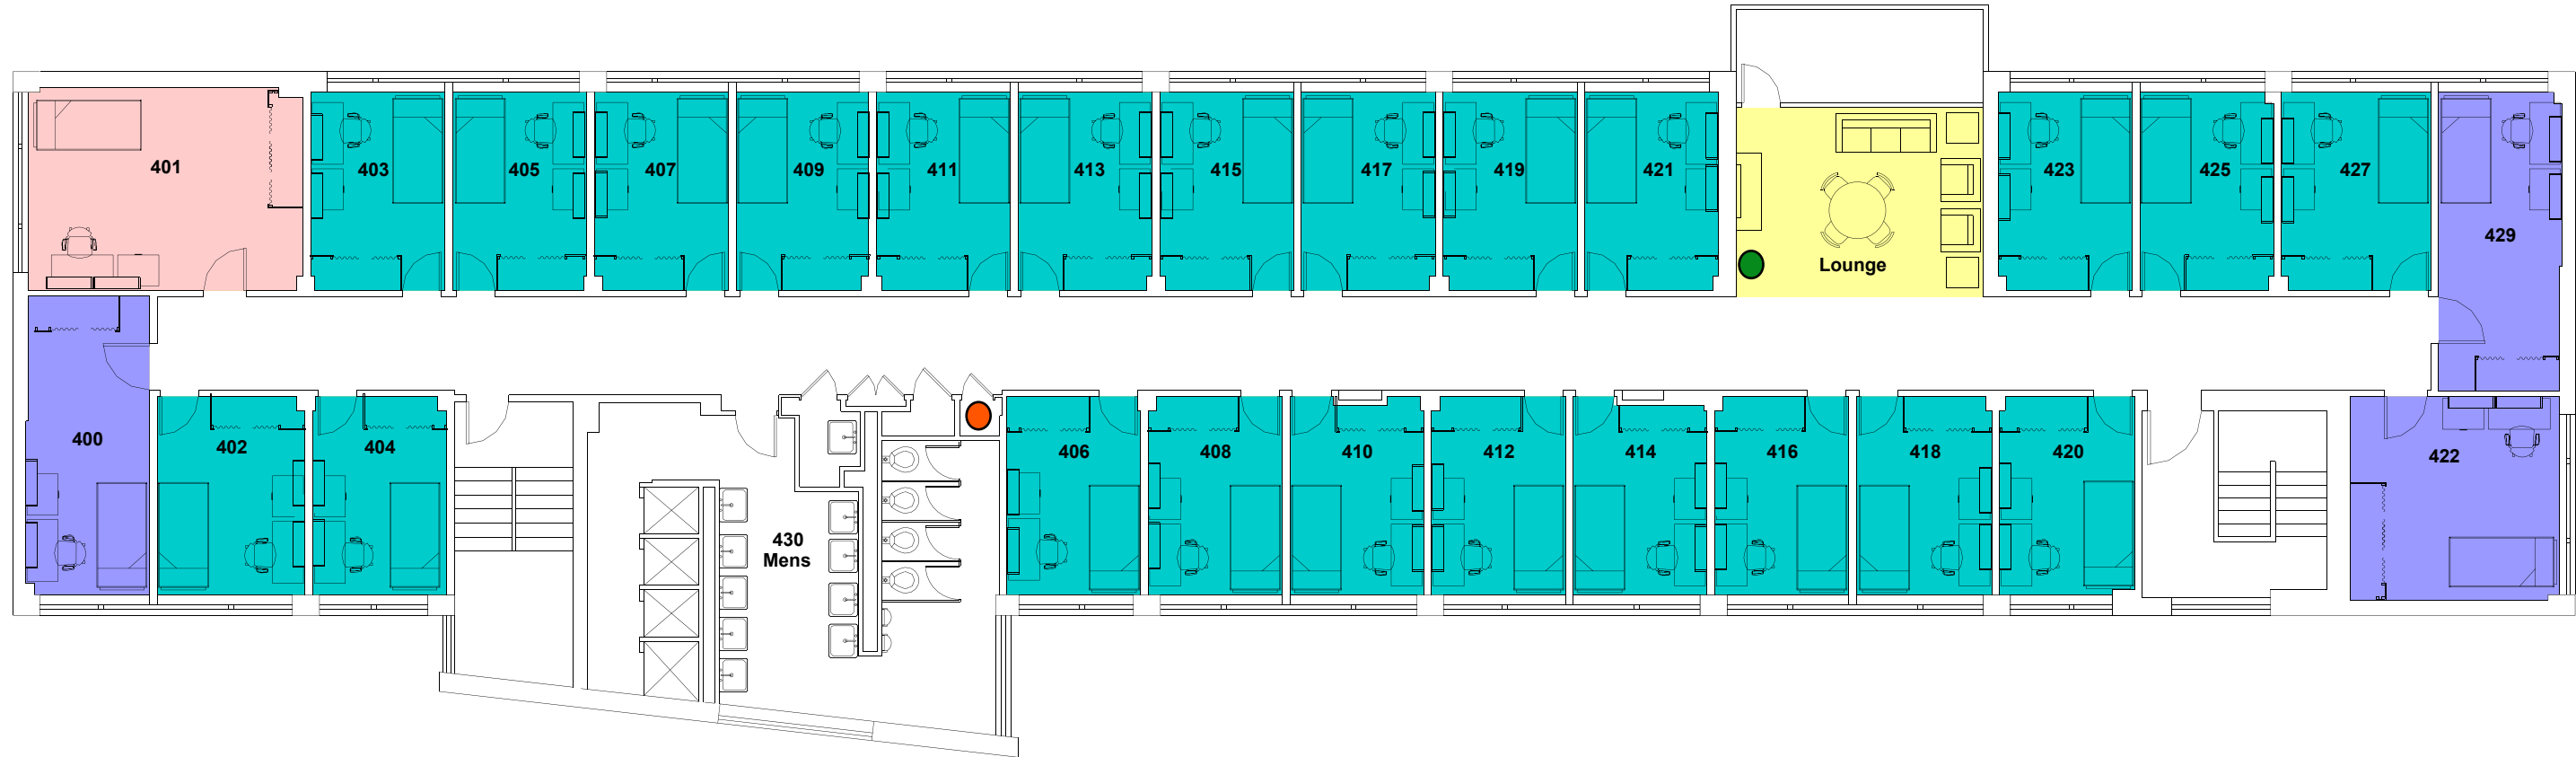

# HARVARD LAW SCHOOL AMES HALL FOURTH FLOOR

EVERETT STREET

STANDARD SINGLE	<span style="display: inline-block; width: 15px; height: 15px; background-color: cyan;"></span>
MEDIUM SINGLE	<span style="display: inline-block; width: 15px; height: 15px; background-color: purple;"></span>
LARGE SINGLE	<span style="display: inline-block; width: 15px; height: 15px; background-color: pink;"></span>