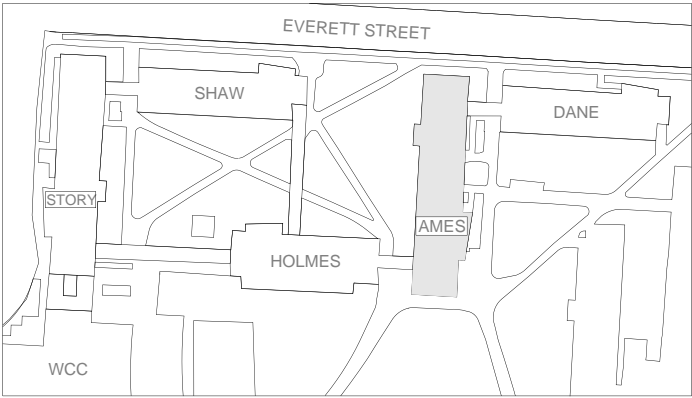

# HARVARD LAW SCHOOL AMES HALL SECOND FLOOR

EVERETT STREET

STANDARD SINGLE	<span style="display: inline-block; width: 15px; height: 15px; background-color: cyan;"></span>
MEDIUM SINGLE	<span style="display: inline-block; width: 15px; height: 15px; background-color: purple;"></span>
LARGE SINGLE	<span style="display: inline-block; width: 15px; height: 15px; background-color: pink;"></span>