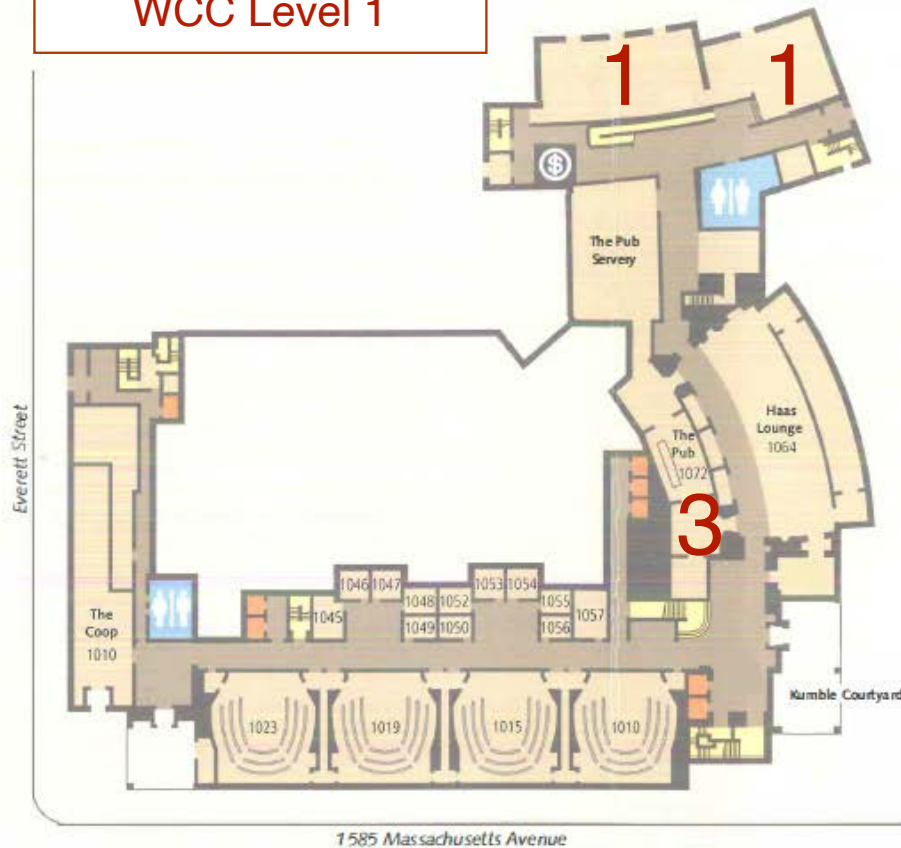

WCC Level 1

WCC Level 2

Key to designated eating spaces:

1. 1st floor Harkness Gameroom and Lounge
 2. 2nd floor Harkness Dining Rooms
 3. 1st floor WCC: The Pub
 4. 2nd floor Milstein East (11am-2pm lunch block only)
 5. Jarvis Tent
- Any outdoor areas

Campus Map