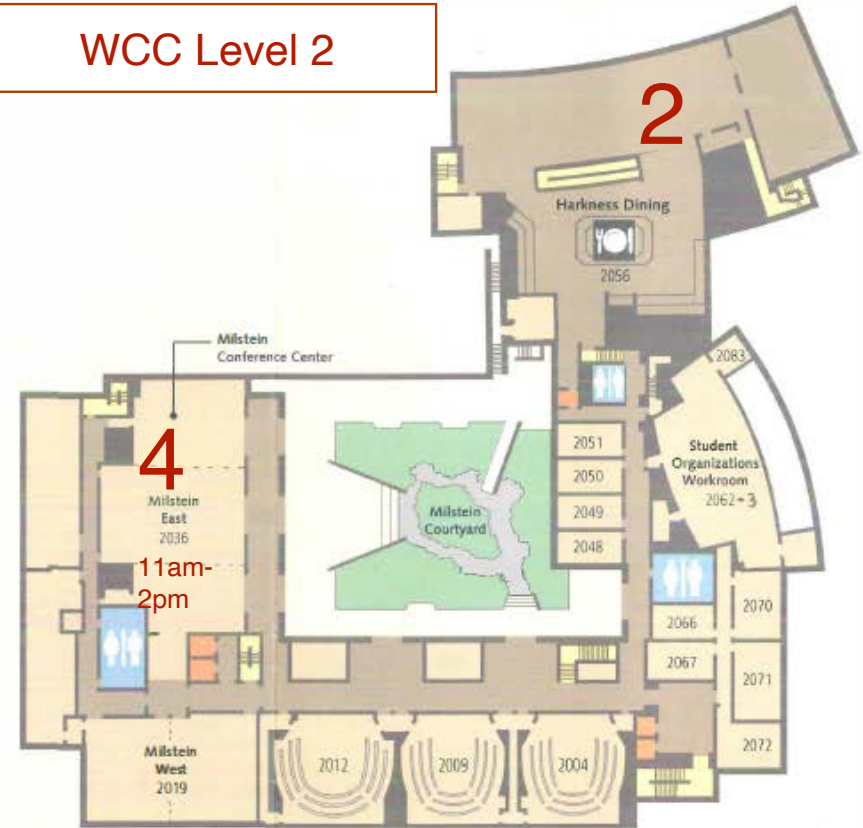

WCC Level 1

WCC Level 2

Key to designated eating spaces:

1. 1st floor Harkness Gameroom and Lounge
 2. 2nd floor Harkness Dining Rooms
 3. 1st floor WCC: The Pub
 4. 2nd floor Milstein East (11am-2pm lunch block only)
 5. Jarvis Tent
- Any outdoor areas

Campus Map